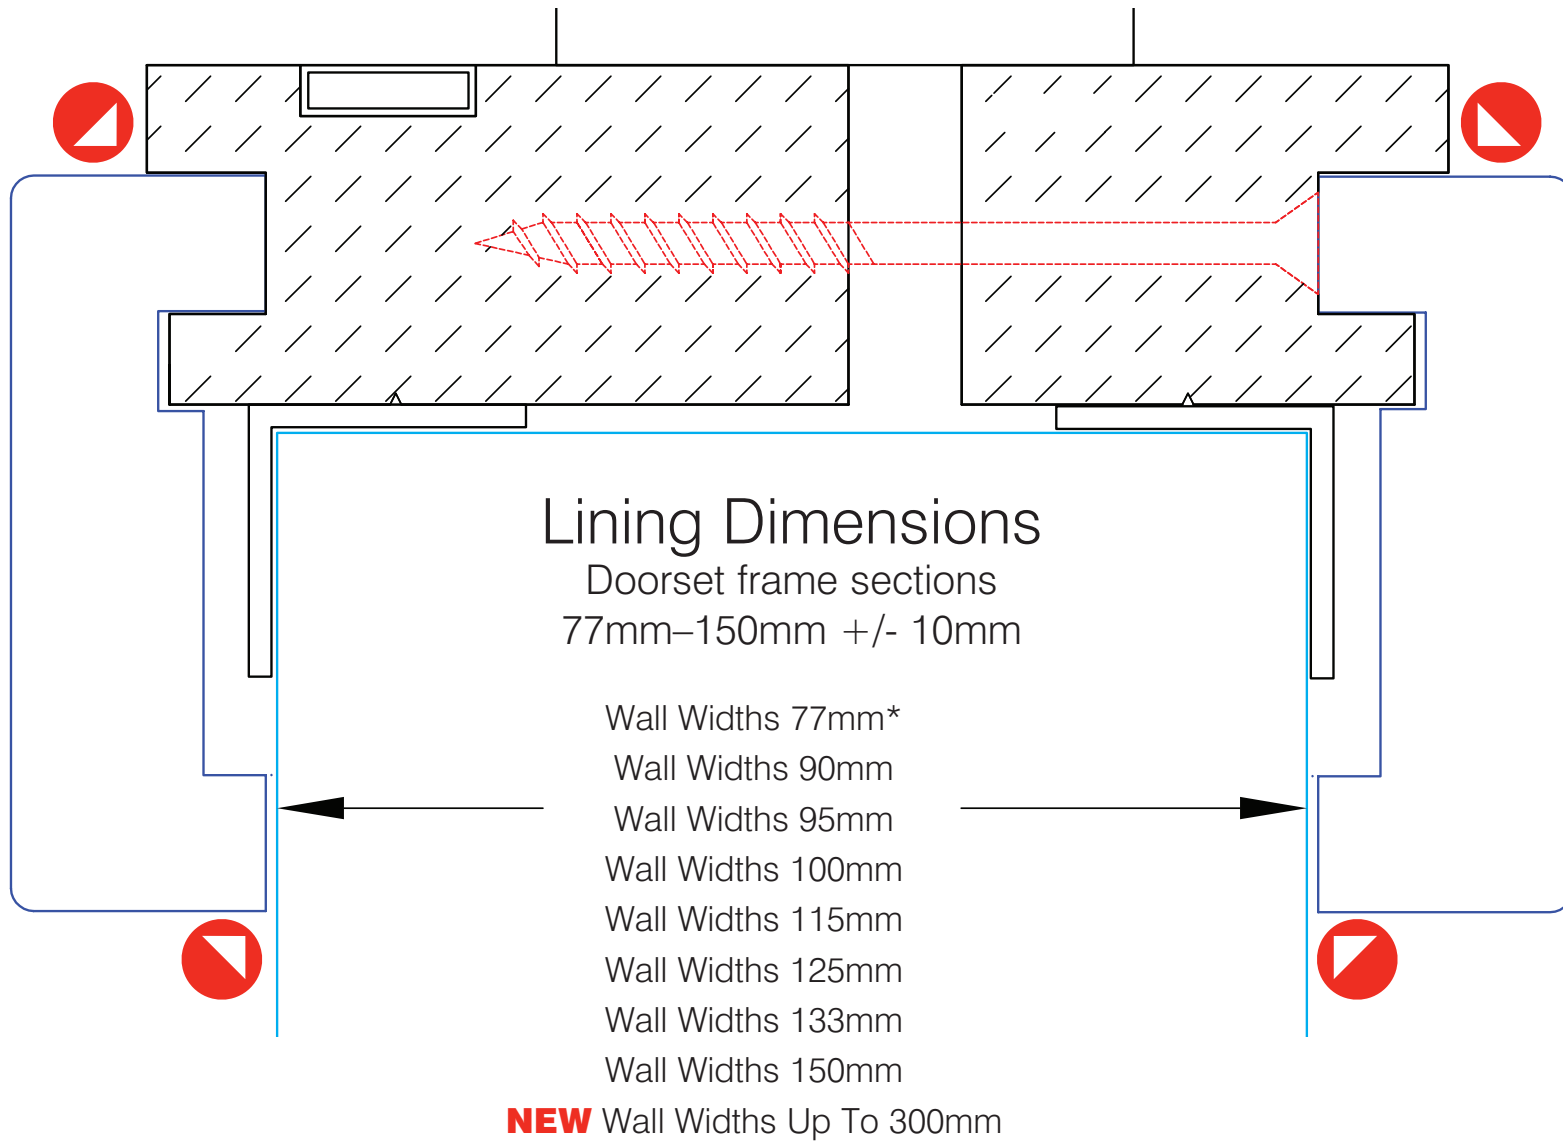

Lining dimensions

 = Caulk before painting *77mm linings adjust in the plus direction only