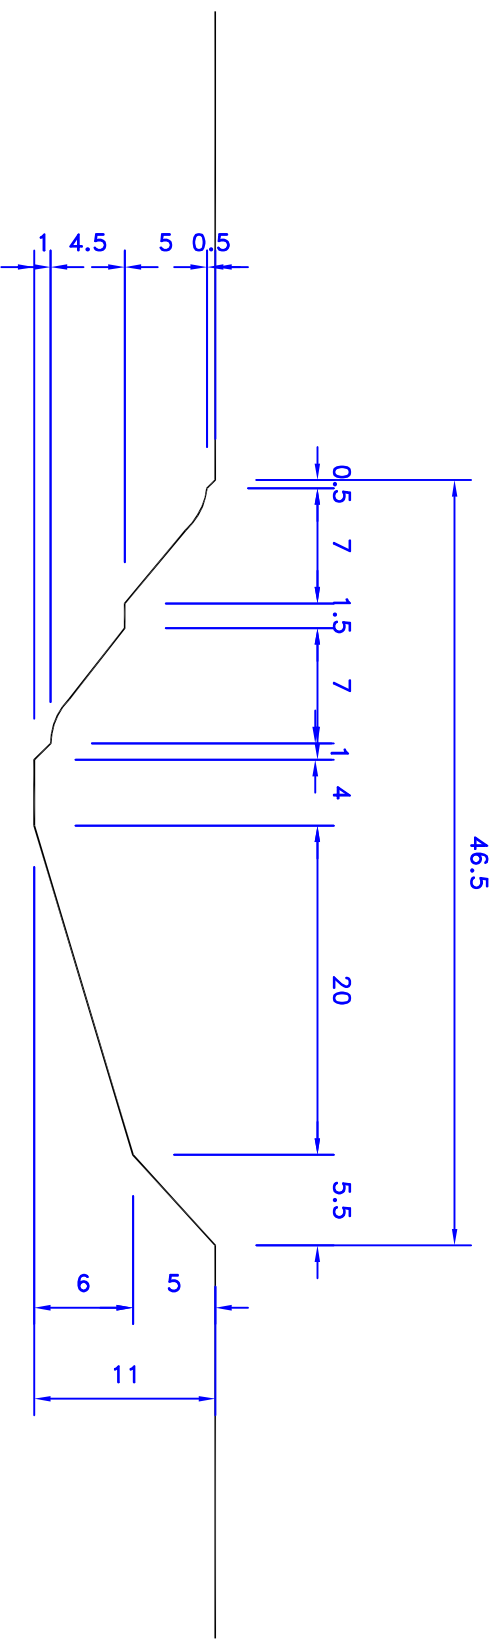

DO NOT SCALE
All dimensions in millimeters
If in doubt - ASK

REV. 01

DATE 21/05/99

DETAILS CHANGED DRAWING BORDER

BY DC

REV. DATE

DETAILS

BY

NOTES :

UNQUOTE

PREMDOR INTERPRETATION OF

REGENCY, HARVEST & NATURAL PROFILE

PREMDOR

TITLE: MOULDED SKIN PROFILE - SMOOTH

PROJECT: MOULDED SKIN DOORS

DRAWN BY: PAULA RHODES

CHECKED BY:

GENERAL TOLERANCE
PLEASE REFER TO
PROCESS
SPECIFICATION
UNLESS OTHERWISE STATED

DATE: 10/03/96
SCALE: 2:1

REVISION: 01
DWG NO.: 001168