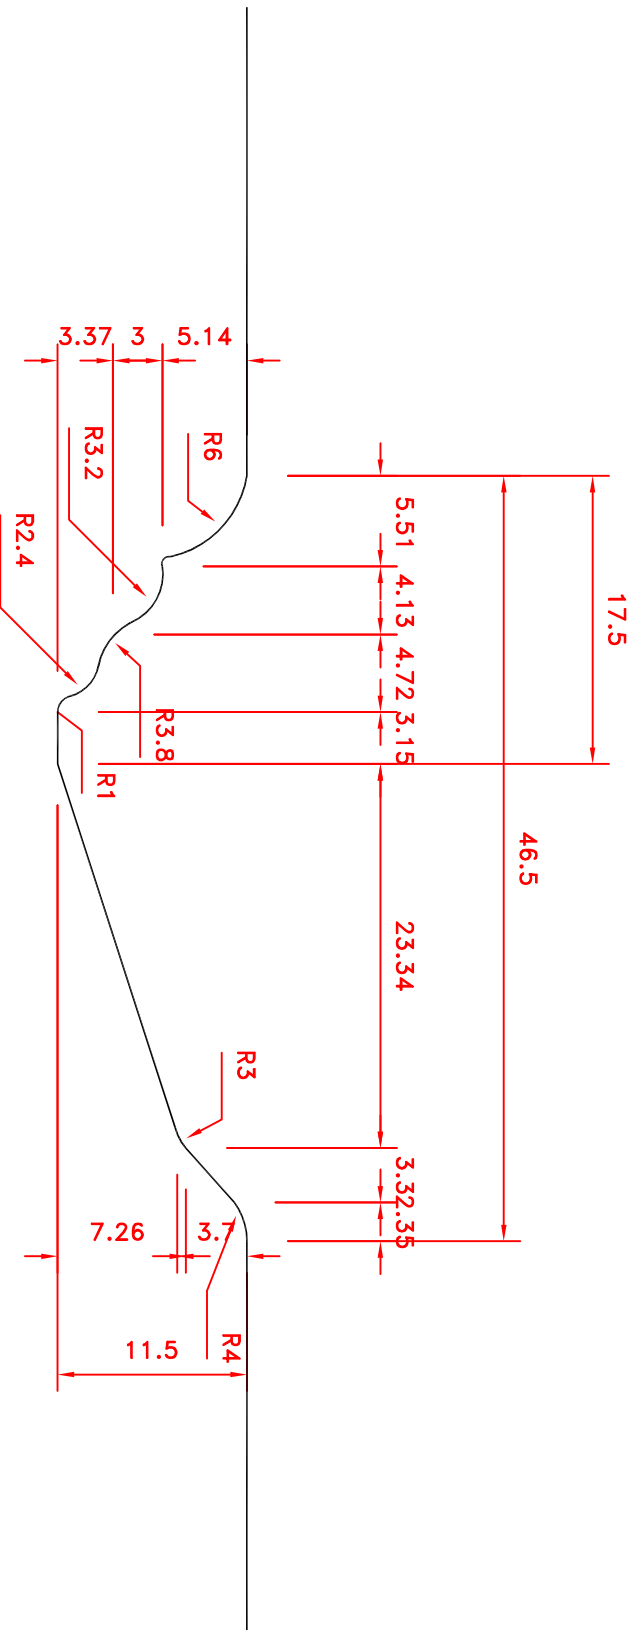

DO NOT SCALE  
ALL DIMENSIONS IN MILLIMETERS  
IF IN DOUBT - ASK

REV.	DATE	DETAILS	BY	REV.	DATE	DETAILS	BY
01	21/05/99	CHANGED DRAWING BORDER	DC				

NOTES :

# PREMDOR INTERPRETATION OF GRAINED MOULDED SKIN PROFILE

**UNCONTROLLED**

# PREMDOR

**TITLE:** MOULDED SKIN PROFILE - GRAINED  
**PROJECT:** MOULDED SKIN DOORS  
**DRAWN BY:** PAULA WYLBORRE  
**CHECKED BY:**

**GENERAL TOLERANCE**  
PLEASE REFER TO  
PROCESS  
SPECIFICATION  
UNLESS OTHERWISE STATED

**DATE:** 03/10/1996  
**SCALE:** 2:1  
**REVISION:** 01  
**DWG NO.:** 001169