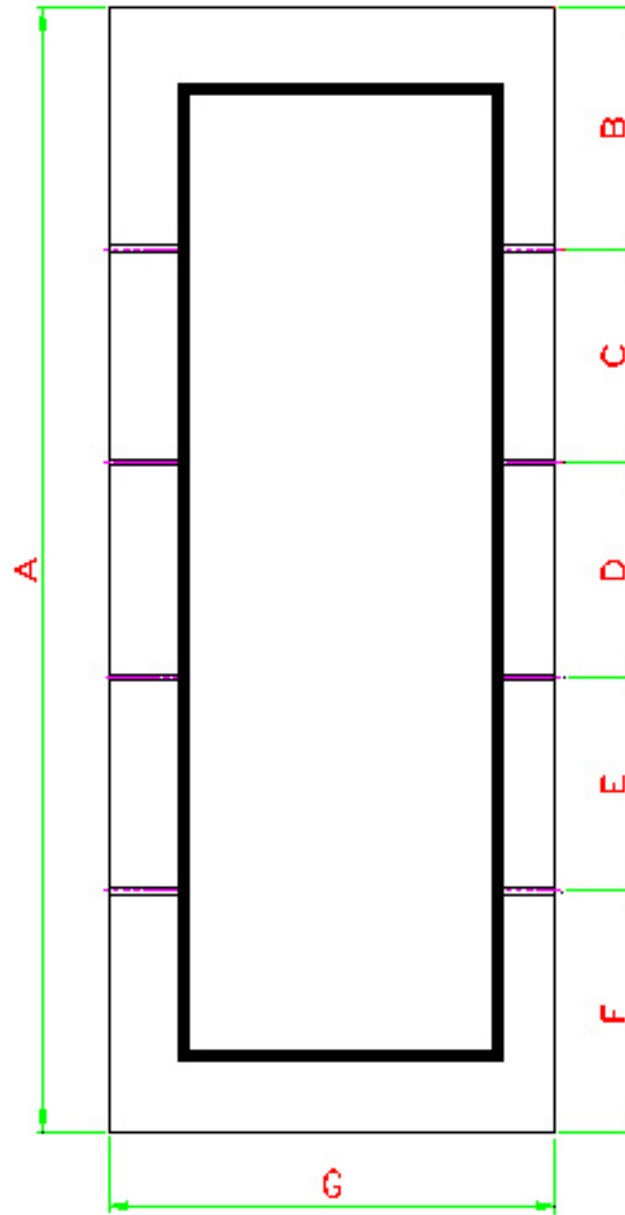

HORIZONTAL 4 LINE MOULDED GLAZED DOORS

Top & Bottom Margins
are equal

Glass height is
1790mm

Glass width

838 = 604

762 = 556

686 = 503

610 = 401