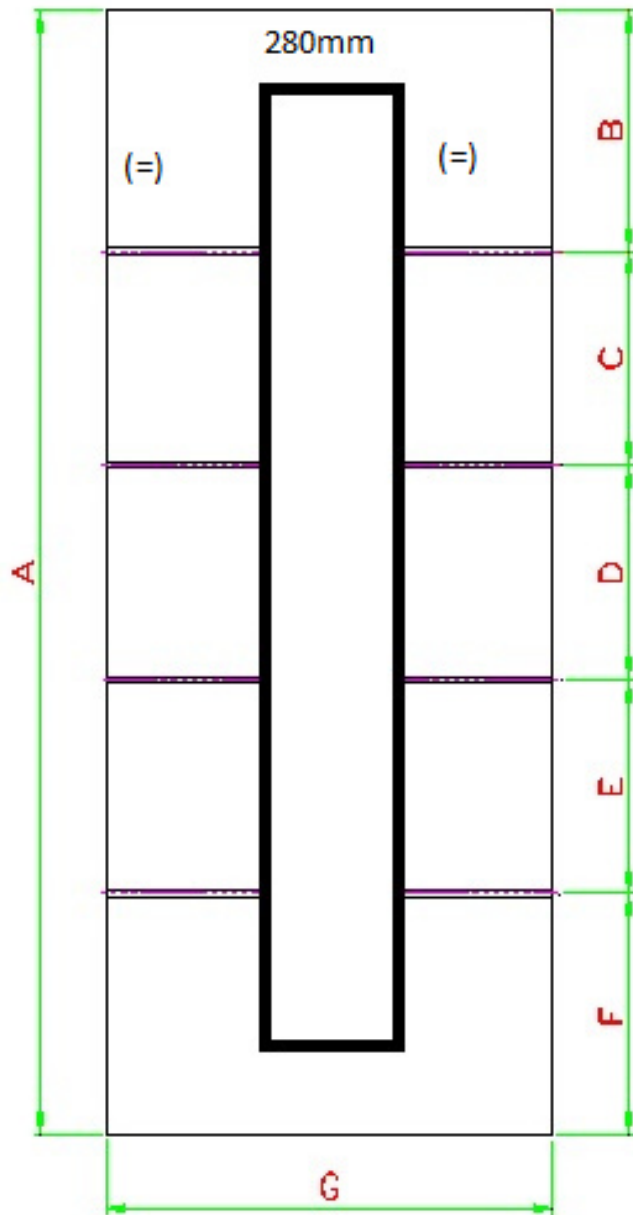

HORIZONTAL 4 LINE MOULDED GLAZED DOORS

Top & Bottom Margins
are equal

Glass height is
1790mm

Glass width

838 = 604

762 = 556

686 = 503

610 = 401