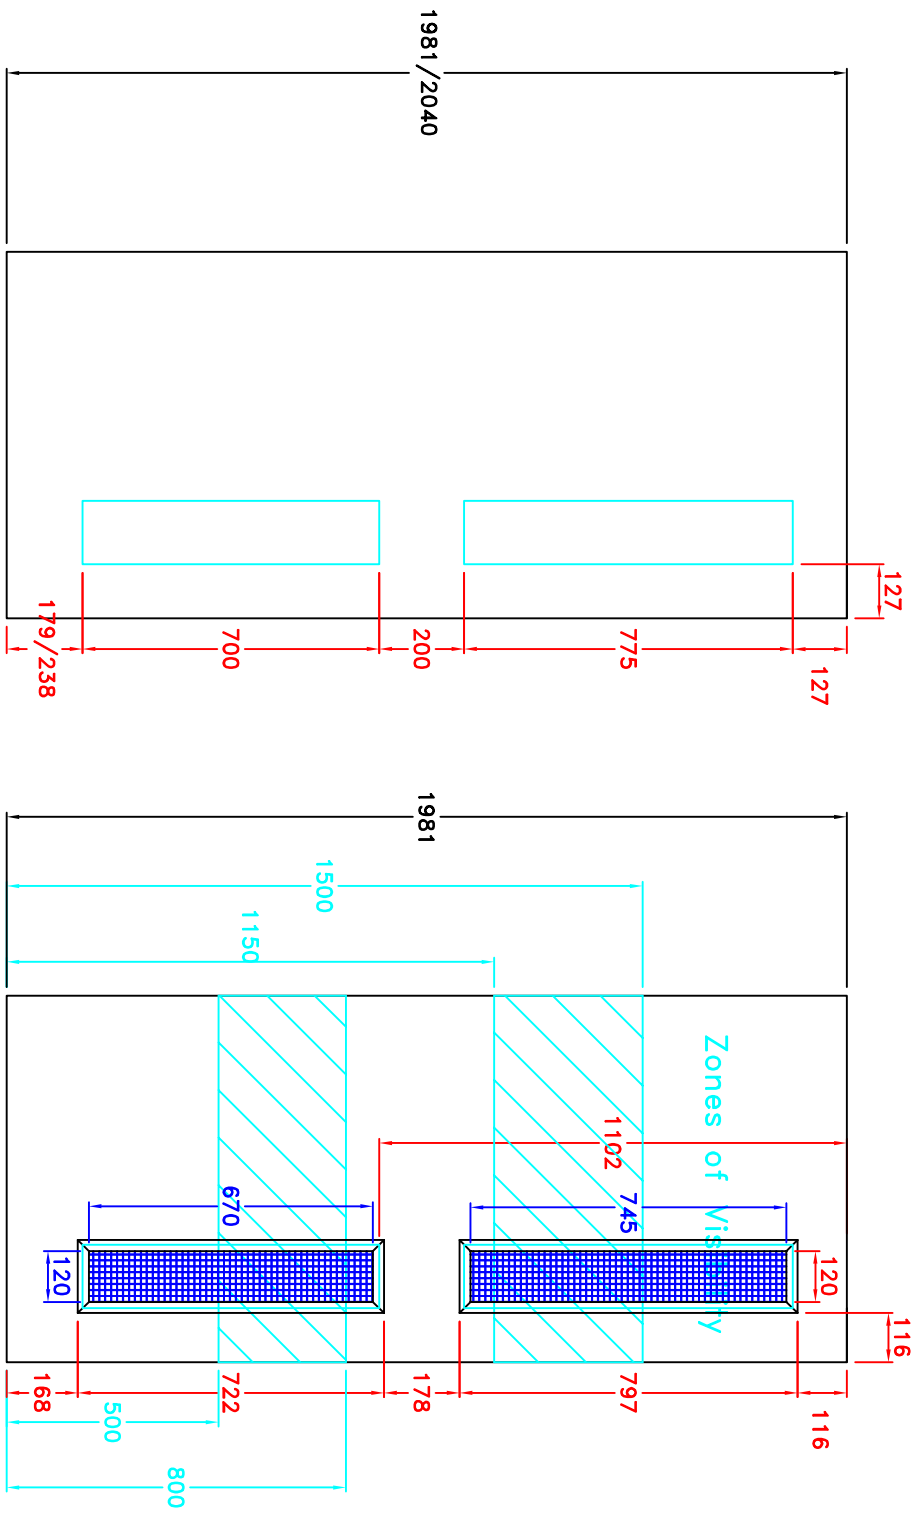

DO NOT SCALE  
ALL DIMENSIONS IN MILLIMETERS  
IF IN DOUBT - ASK

REV. 3  
DATE 23/08/2011

DETAILS

BY MSpaight  
NOTES :

16G Vision Panel

16G Vision Panel

**PREMDOR**

TITLE: OPTION PLUS GLAZED

PROJECT: GLAZED APERTURES

DRAWN BY: MSpaight

CHECKED BY:

GENERAL TOLERANCE  
PLEASE REFER TO  
PROCESS  
SPECIFICATION  
UNLESS OTHERWISE STATED

DATE: 24/08/2009  
SCALE: 1:20

REVISION: 3

DWG NO.: 201043